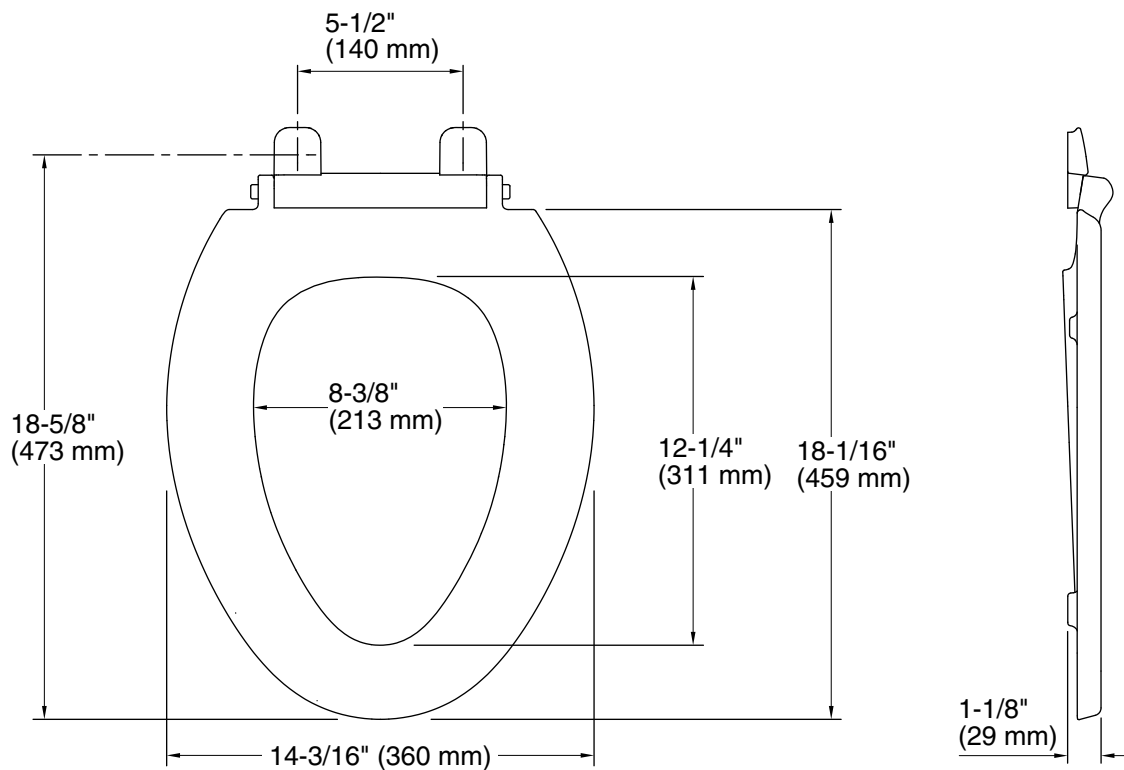

Cachet® Quiet-Close™
Elongated Toilet Seat
K-7671

Features

- Quiet-Close™ elongated seat closes quietly.
- Grip-Tight bumpers hold seat firmly in place.
- Quick-Attach® hardware for fast and secure installation.
- Color-matched plastic hinges.

See website for detailed warranty information.

Available Colors/Finishes

Color tiles intended for reference only.

Color Code Description

	0	White
---	---	-------

Technical Information

All product dimensions are nominal.

Seat shape type: Elongated
Seat front type: Closed-front
Seat-mounting holes: 5-1/2" (140 mm)

Notes

Install this product according to the installation guide.